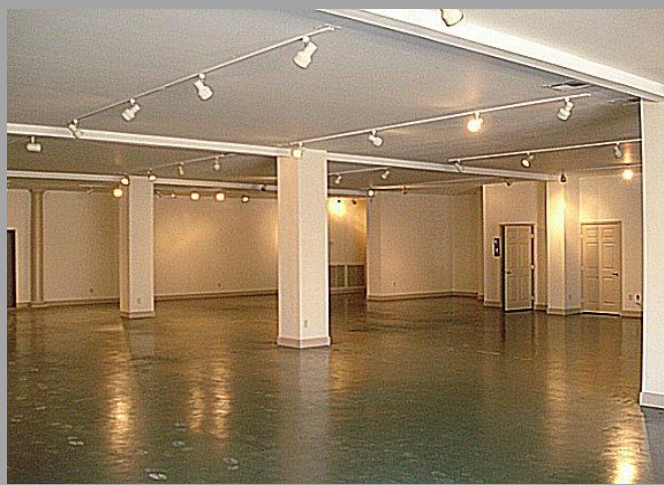

For more information on
Mauti Meredith Scoggin Properties
please visit our website
www.MMSRE.com

Rich Mauti
Cell: 985-630-1649
Rich@MMSRE.com