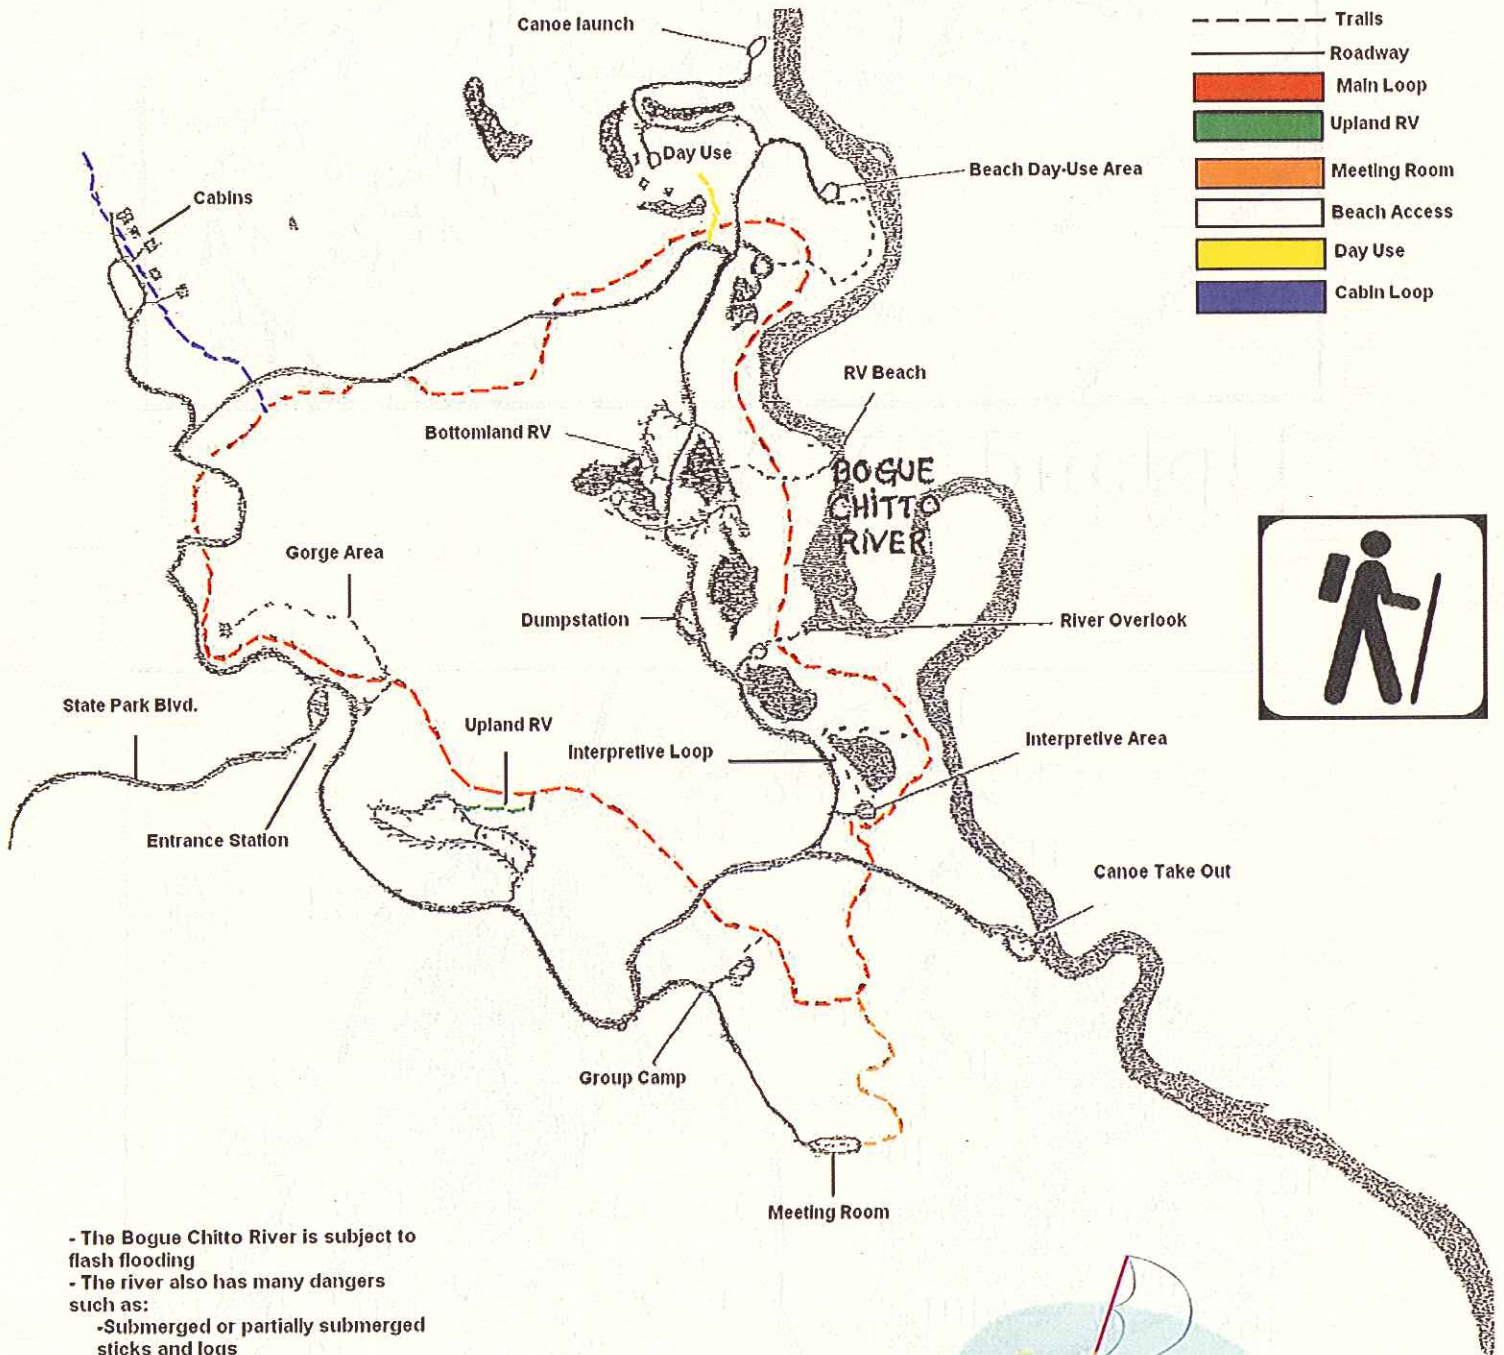

# Bogue Chitto State Park

17049 State Park Blvd. - Franklinton, LA - 70438

985-839-5707 Toll Free 1-888-677-7312

- The Bogue Chitto River is subject to flash flooding  
 - The river also has many dangers such as:

- Submerged or partially submerged sticks and logs
- Sudden depth changes
- Fast moving currents
- Potentially dangerous wildlife such as venomous snakes